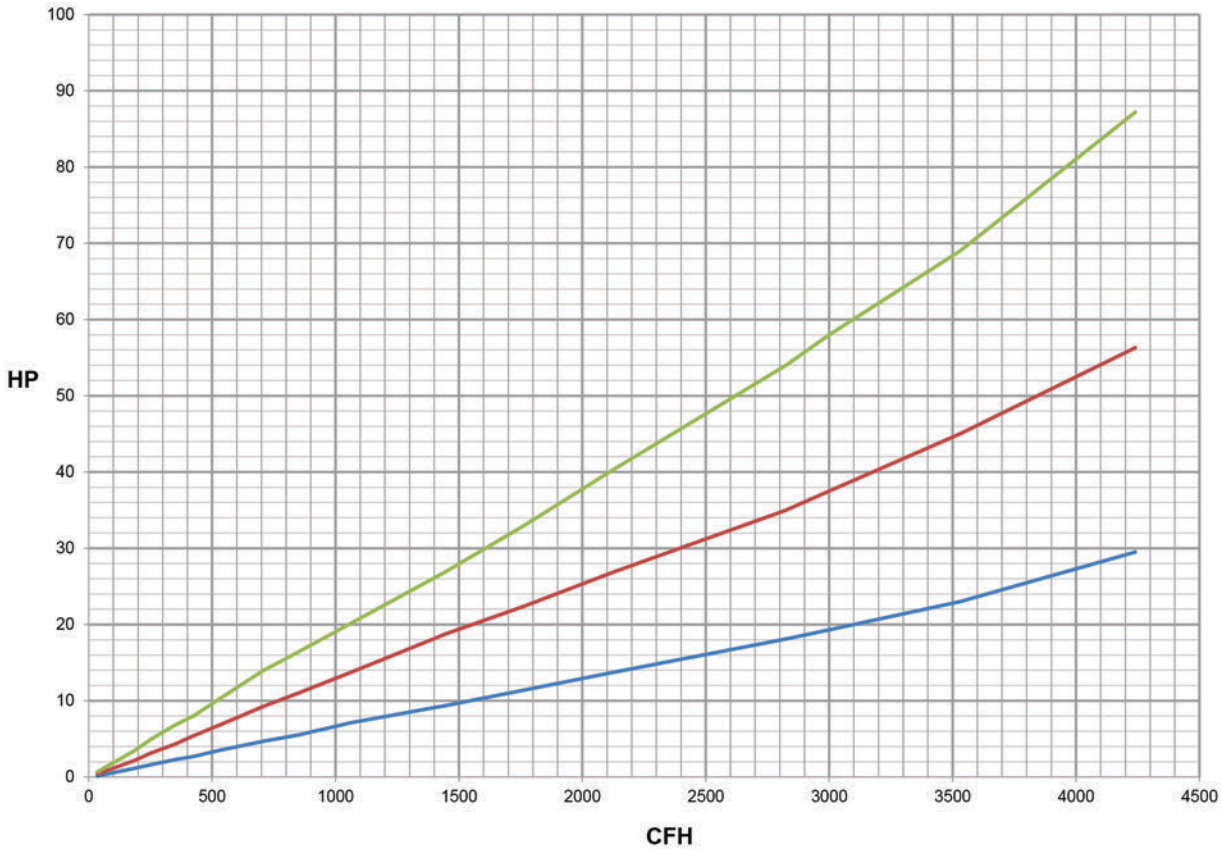

MP PUMP POWER CHART

Standard Motor Sizes	
Size	Kw
MP1	3
MP2	7.5
MP4	11
MP6	18.5
MP12	30